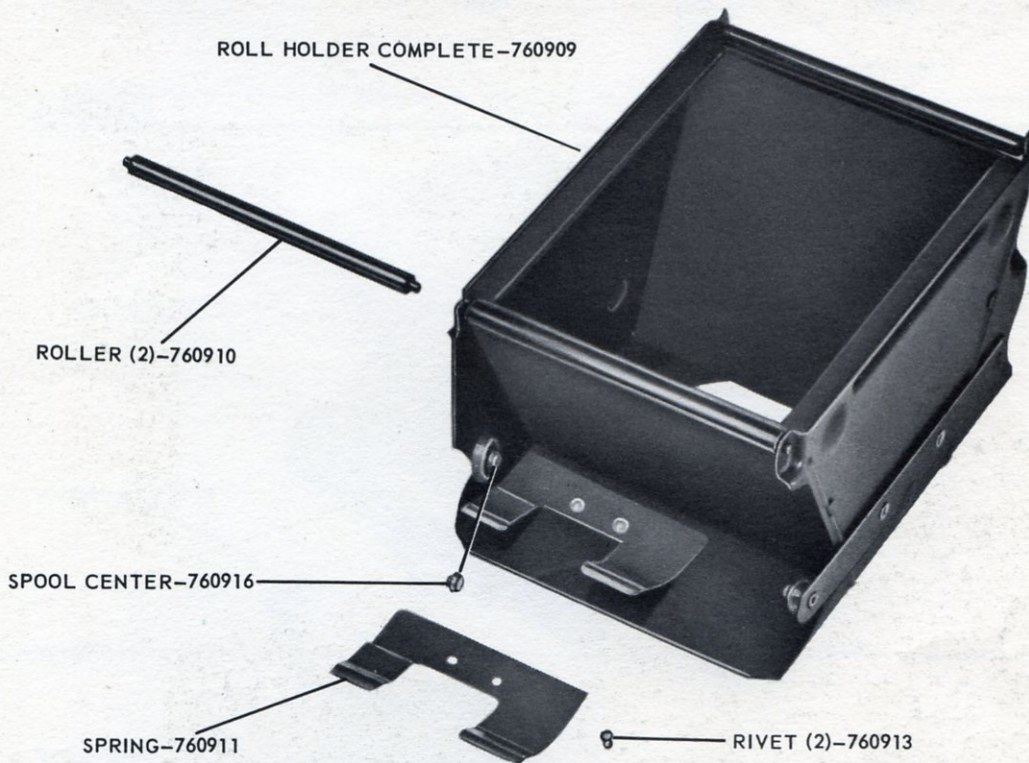

**FIGURE 6**

**FIGURE 7**

**FIGURE 8**

FIGURE 9

FIGURE 10

FIGURE 11

**BROWNIE SIX-20 CAMERA, MODEL D**

<b>FIG.</b>	<b>PART NO.</b>	<b>PART NAME</b>	<b>REQD.</b>
2	760900	Handle .....	1
9	760901	Stud - Handle.....	2
9	760902	Stud - Top fixing.....	1
9	760903	Stud - Side fixing .....	1
9	760904	Stud - Back latch catch .....	1
2	760905	Pin - Back hinge.....	1
2,7	760906	Back Complete .....	1
7	760907	Latch - Back .....	1
7	760908	Rivet - Back latch .....	2
10,10	760909	Roll Holder Complete.....	1
10	760910	Roller - Guide .....	2
10	760911	Spring - Supply spool and film tension .....	1
11	760912	Spring - Take-up spool and film tension .....	1
10,11	760913	Rivet - Spool and film tension spring .....	4
11	760914	Spool Center Spring Complete.....	1
11	760915	Rivet - Spool center spring .....	2
10	760916	Center - Spool .....	1
1	760917	Front Complete .....	1
3	760918	Center Lens Mounted .....	1
3	760919	Plate - Front .....	1
3	760920	Lens - Front finder.....	2
3	760921	Mirror - Finder.....	2
3	760922	Box - Finder .....	2
8	760923	Lens - Top finder .....	2
8	760924	Retainer - Top finder lens.....	2
1	760925	Screw - Instruction plate .....	2
1	760926	Plate - Instruction .....	1
1	760927	Shutter Assembly Complete.....	1
4	760928	Felt - Leaklight, time lever .....	1
5	760929	Felt - Leaklight, contact pin .....	1
5	760930	Felt - Leaklight, close-up slide.....	1
5	760931	Pin - Contact.....	2
5	760932	Nut - Lock, contact pin .....	2
5	760933	Spring - Contact, lower .....	1
5	760934	Spring - Contact, upper .....	1
5	760935	Block - Contact.....	1
4	760936	Spring - Shutter push pin .....	1
4	760937	Trigger Assembly .....	1
4	760938	Spring - Shutter .....	1
2	760939	Case Complete .....	1
8	760940	Winding Key Assembly.....	1
5	760941	Rivet - Contact block.....	2
7	760942	Window .....	1
1	760943	Felt - Leaklight, shutter lens hood.....	1