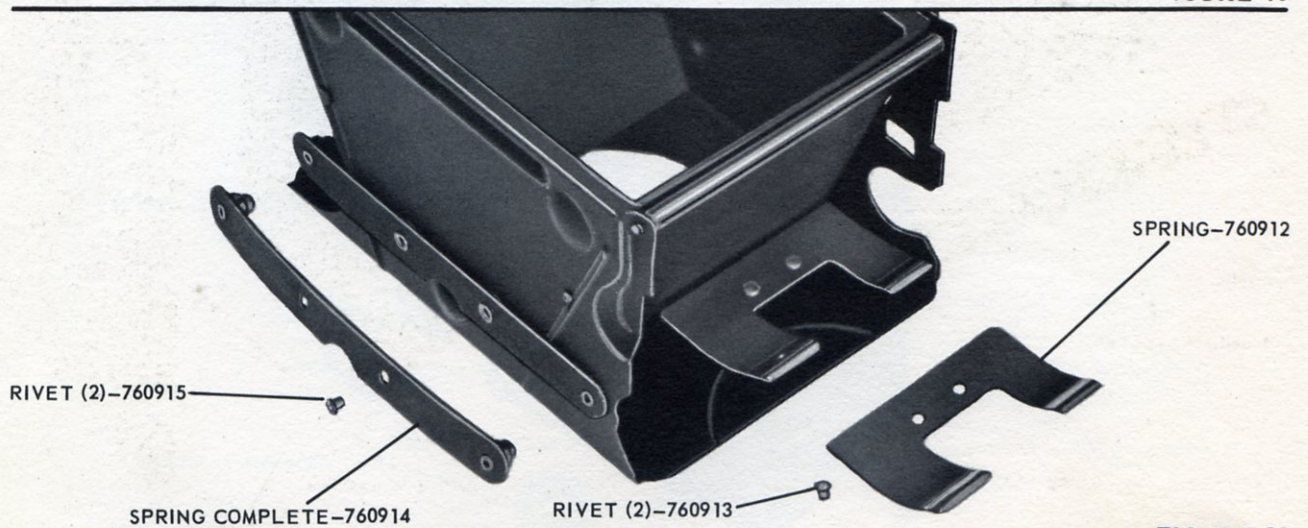

**FIGURE 6**

**FIGURE 7**

**FIGURE 8**

FIGURE 9

FIGURE 10

FIGURE 11

**BROWNIE SIX-20 CAMERA, MODEL D**

<b>FIG.</b>	<b>PART NO.</b>	<b>PART NAME</b>	<b>REQD.</b>
2	760900	Handle .....	1
9	760901	Stud - Handle.....	2
9	760902	Stud - Top fixing.....	1
9	760903	Stud - Side fixing .....	1
9	760904	Stud - Back latch catch .....	1
2	760905	Pin - Back hinge.....	1
2,7	760906	Back Complete .....	1
7	760907	Latch - Back .....	1
7	760908	Rivet - Back latch .....	2
10,10	760909	Roll Holder Complete.....	1
10	760910	Roller - Guide .....	2
10	760911	Spring - Supply spool and film tension .....	1
11	760912	Spring - Take-up spool and film tension .....	1
10,11	760913	Rivet - Spool and film tension spring .....	4
11	760914	Spool Center Spring Complete.....	1
11	760915	Rivet - Spool center spring .....	2
10	760916	Center - Spool .....	1
1	760917	Front Complete .....	1
3	760918	Center Lens Mounted .....	1
3	760919	Plate - Front .....	1
3	760920	Lens - Front finder.....	2
3	760921	Mirror - Finder.....	2
3	760922	Box - Finder .....	2
8	760923	Lens - Top finder .....	2
8	760924	Retainer - Top finder lens.....	2
1	760925	Screw - Instruction plate .....	2
1	760926	Plate - Instruction .....	1
1	760927	Shutter Assembly Complete.....	1
4	760928	Felt - Leaklight, time lever .....	1
5	760929	Felt - Leaklight, contact pin .....	1
5	760930	Felt - Leaklight, close-up slide.....	1
5	760931	Pin - Contact.....	2
5	760932	Nut - Lock, contact pin .....	2
5	760933	Spring - Contact, lower .....	1
5	760934	Spring - Contact, upper .....	1
5	760935	Block - Contact.....	1
4	760936	Spring - Shutter push pin .....	1
4	760937	Trigger Assembly .....	1
4	760938	Spring - Shutter .....	1
2	760939	Case Complete .....	1
8	760940	Winding Key Assembly.....	1
5	760941	Rivet - Contact block.....	2
7	760942	Window .....	1
1	760943	Felt - Leaklight, shutter lens hood.....	1