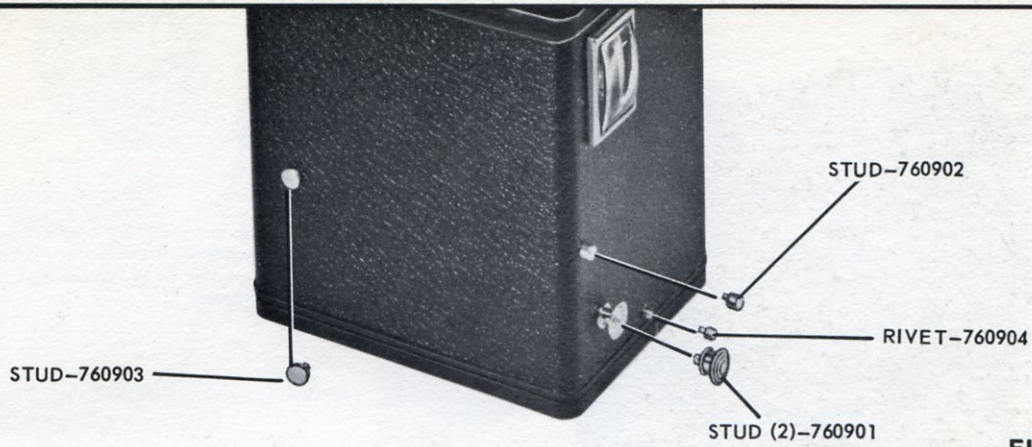

**FIGURE 6**

**FIGURE 7**

**FIGURE 8**

FIGURE 9

FIGURE 10

FIGURE 11

**BROWNIE SIX-20 CAMERA, MODEL D**

<b>FIG.</b>	<b>PART NO.</b>	<b>PART NAME</b>	<b>REQD.</b>
2	760900	Handle .....	1
9	760901	Stud - Handle.....	2
9	760902	Stud - Top fixing.....	1
9	760903	Stud - Side fixing .....	1
9	760904	Stud - Back latch catch .....	1
2	760905	Pin - Back hinge.....	1
2,7	760906	Back Complete .....	1
7	760907	Latch - Back .....	1
7	760908	Rivet - Back latch .....	2
10,10	760909	Roll Holder Complete.....	1
10	760910	Roller - Guide .....	2
10	760911	Spring - Supply spool and film tension .....	1
11	760912	Spring - Take-up spool and film tension .....	1
10,11	760913	Rivet - Spool and film tension spring .....	4
11	760914	Spool Center Spring Complete.....	1
11	760915	Rivet - Spool center spring .....	2
10	760916	Center - Spool .....	1
1	760917	Front Complete .....	1
3	760918	Center Lens Mounted .....	1
3	760919	Plate - Front .....	1
3	760920	Lens - Front finder.....	2
3	760921	Mirror - Finder.....	2
3	760922	Box - Finder .....	2
8	760923	Lens - Top finder .....	2
8	760924	Retainer - Top finder lens.....	2
1	760925	Screw - Instruction plate .....	2
1	760926	Plate - Instruction .....	1
1	760927	Shutter Assembly Complete.....	1
4	760928	Felt - Leaklight, time lever .....	1
5	760929	Felt - Leaklight, contact pin .....	1
5	760930	Felt - Leaklight, close-up slide.....	1
5	760931	Pin - Contact.....	2
5	760932	Nut - Lock, contact pin .....	2
5	760933	Spring - Contact, lower .....	1
5	760934	Spring - Contact, upper .....	1
5	760935	Block - Contact.....	1
4	760936	Spring - Shutter push pin .....	1
4	760937	Trigger Assembly .....	1
4	760938	Spring - Shutter .....	1
2	760939	Case Complete .....	1
8	760940	Winding Key Assembly.....	1
5	760941	Rivet - Contact block.....	2
7	760942	Window .....	1
1	760943	Felt - Leaklight, shutter lens hood.....	1